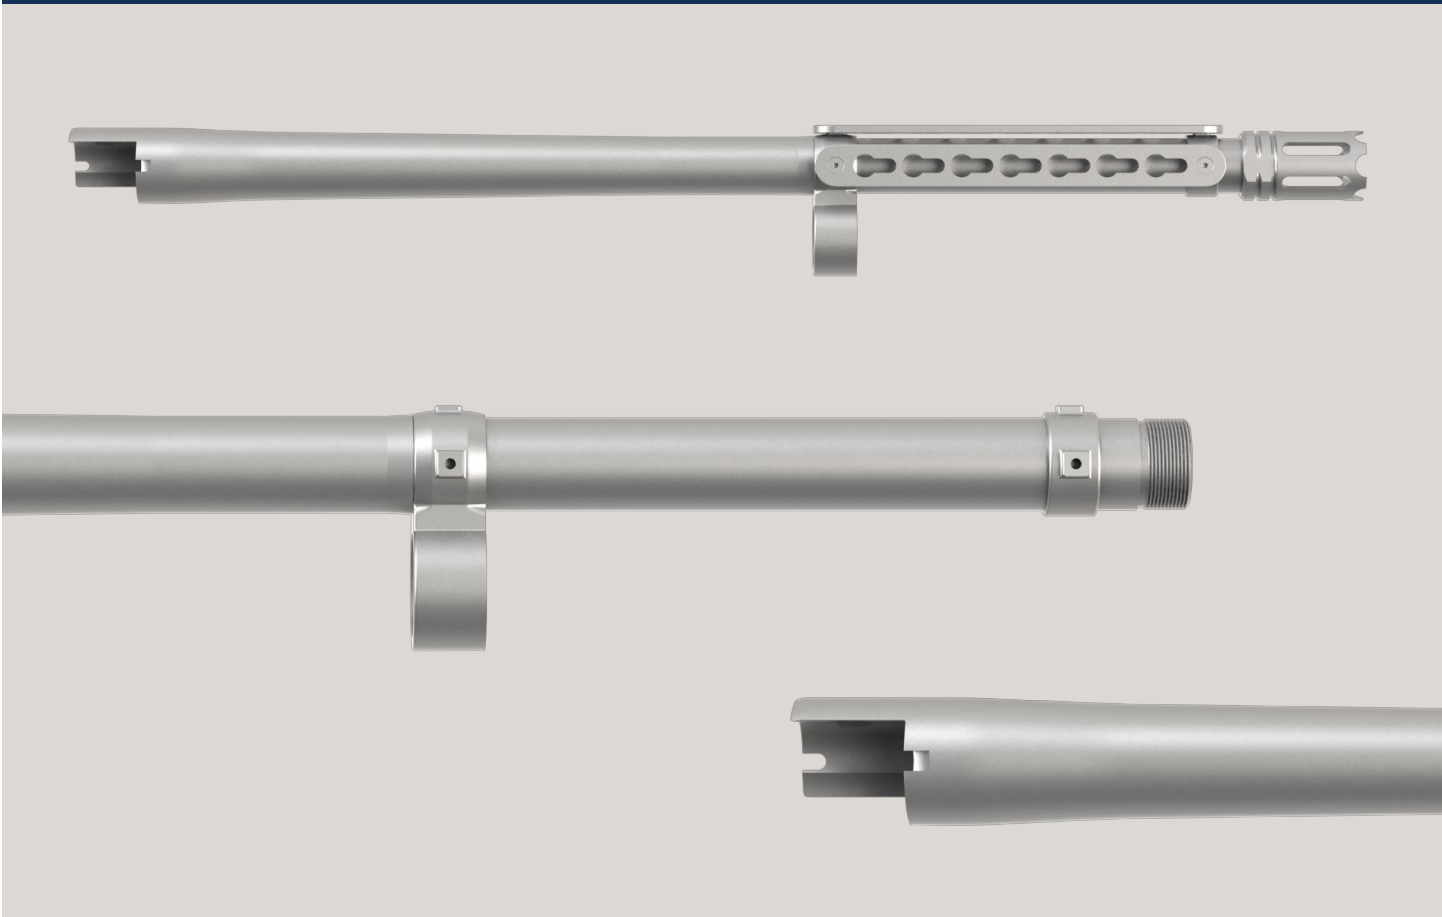

## Titanium 12G Barrels

# Titanium 12G Barrels

This highly reliable 12-Gauge pump shotgun barrel for legacy shotguns is 45% lighter than its steel counterparts. It greatly eases the burden-of-carry and frees-up weight capacity for soldiers, law enforcement. Weight reduction further enhances performance, by increasing the speed, mobility, and ease of target acquisition and target

Barrel options and sizes are available for replacement in Remington, Mossberg and Benelli shotguns. The model pictured here includes low profile, integrated (3/9/12 position) titanium Tri-Keymod Accessory Mount and muzzle Stand-Off. The Tri-Keymod provides light weight, simple accessory attachment (lights, lasers, sights) directly to the front of the barrel for proper sight alignment vs. poorly skewed forend mounting. The titanium crenelated muzzle Stand-Off is lightest where it matters most at the tip of the gun and it is threaded-on allowing for use of various muzzle attachments.